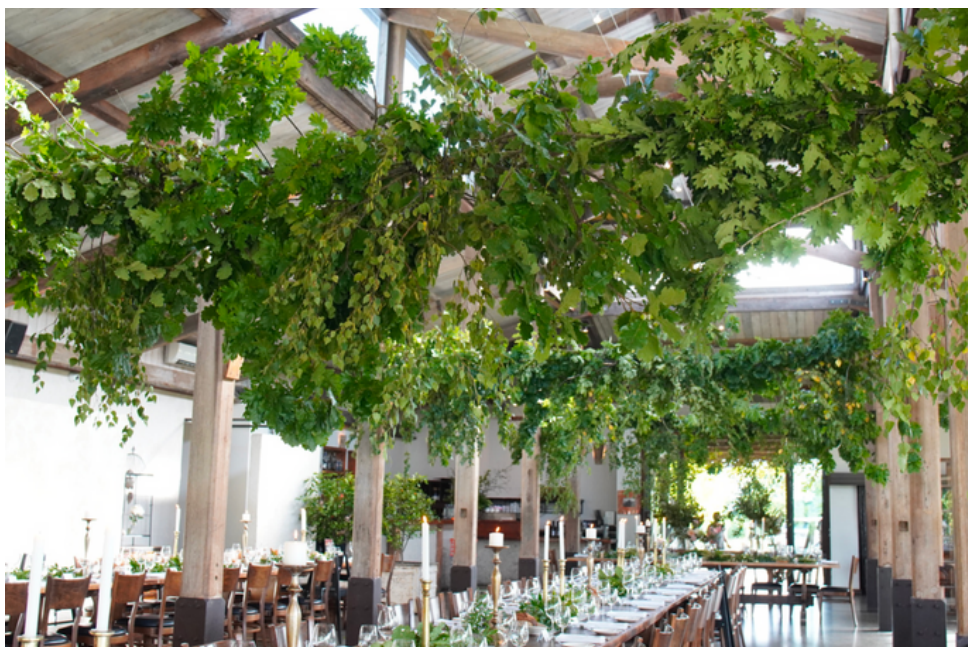

THE BARN

CENTRAL HANGING | $1300+

A floating piece of floral art suspended from the centre of The Barn. Varied designs available to create a grand statement in your reception.

THREE FOLIAGE STRANDS | $2990+

A canopy of foliage garlands, that are strung between the original posts that run along the length of The Barn, creating an impactful and beautiful flow down the centre of the space.

POST INSTALLATIONS | $500+

The original and solid timber pillars in The Barn can be adorned with foliage or additional flowers to create a rustic yet romantic feel.