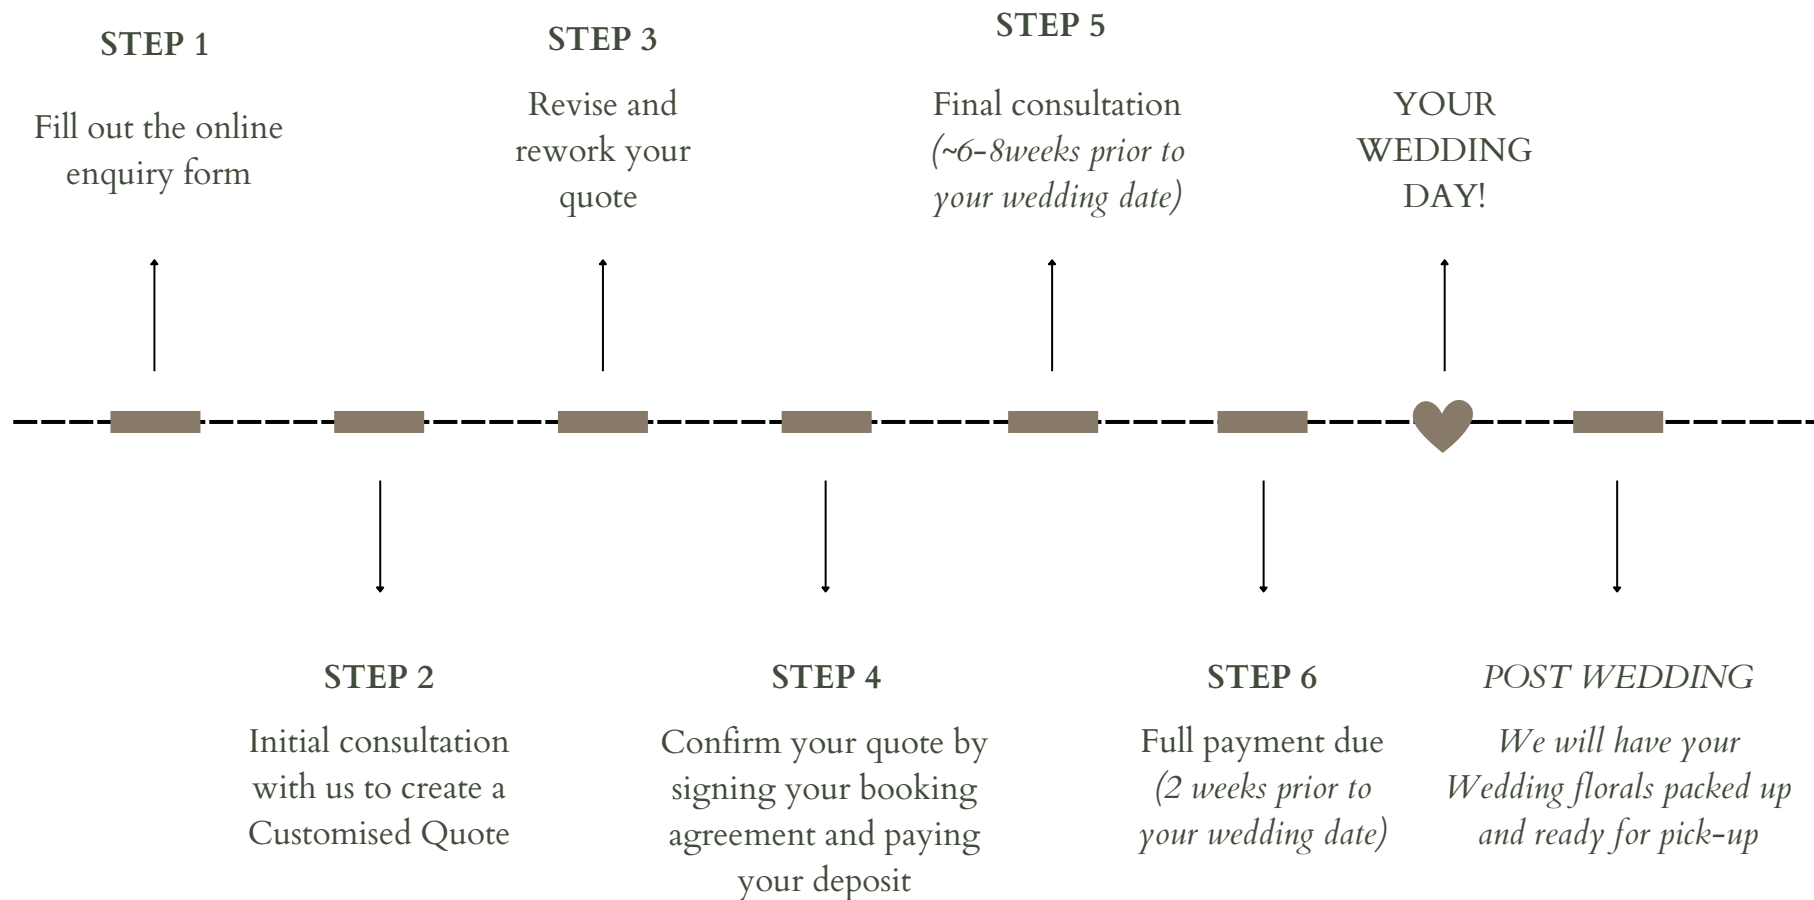

our process

Here's what you can expect moving forward with The Providore